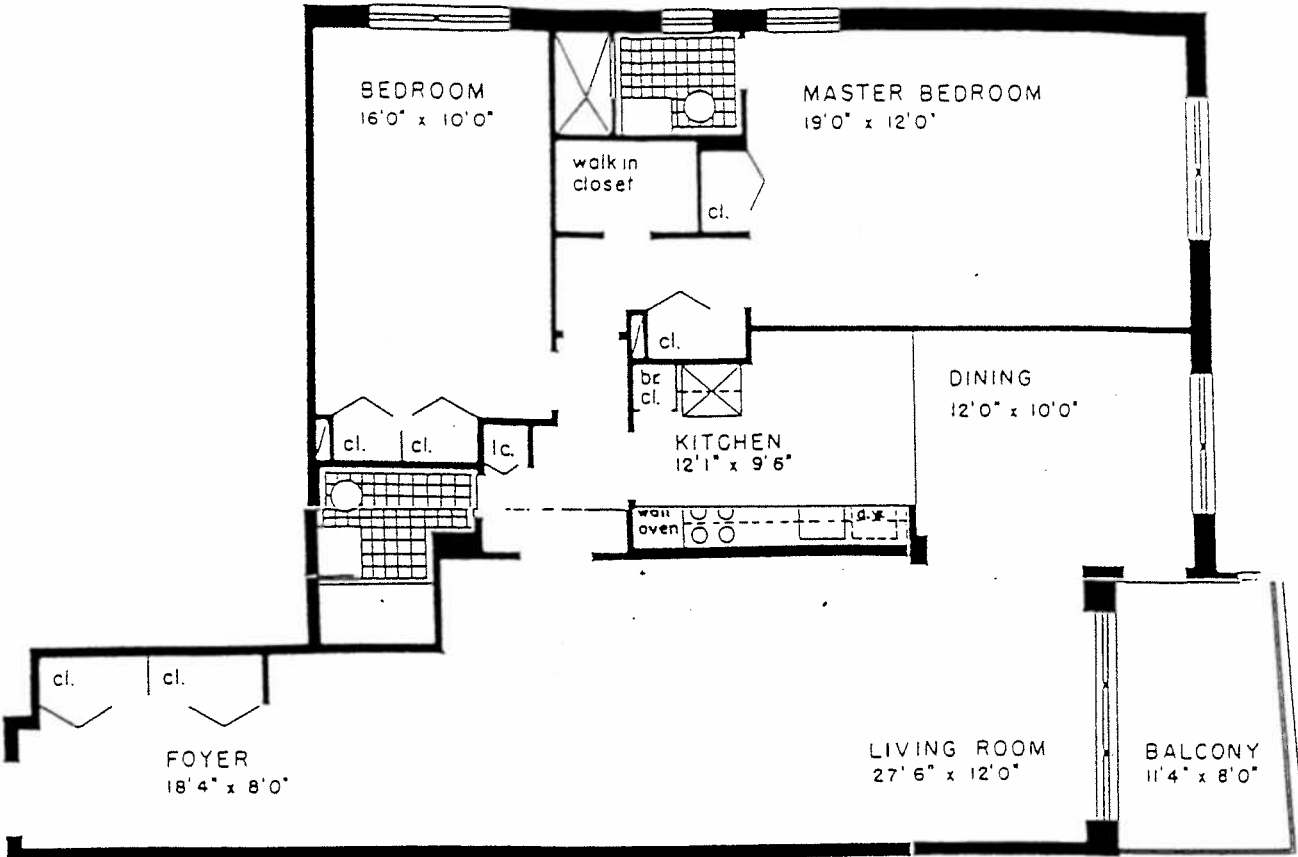

EXECUTIVE TOWERS AT LIDO
 854/860 East Broadway, Long Beach
 Category 9

2 Bedrooms: Entrance Foyer - Living Rm - Dining Rm - Eat in Kitchen - 2 Baths - Balcony - Ocean View

Apartment Designation

G4,H4
 P0,R0

Square Footage

1340
 1340